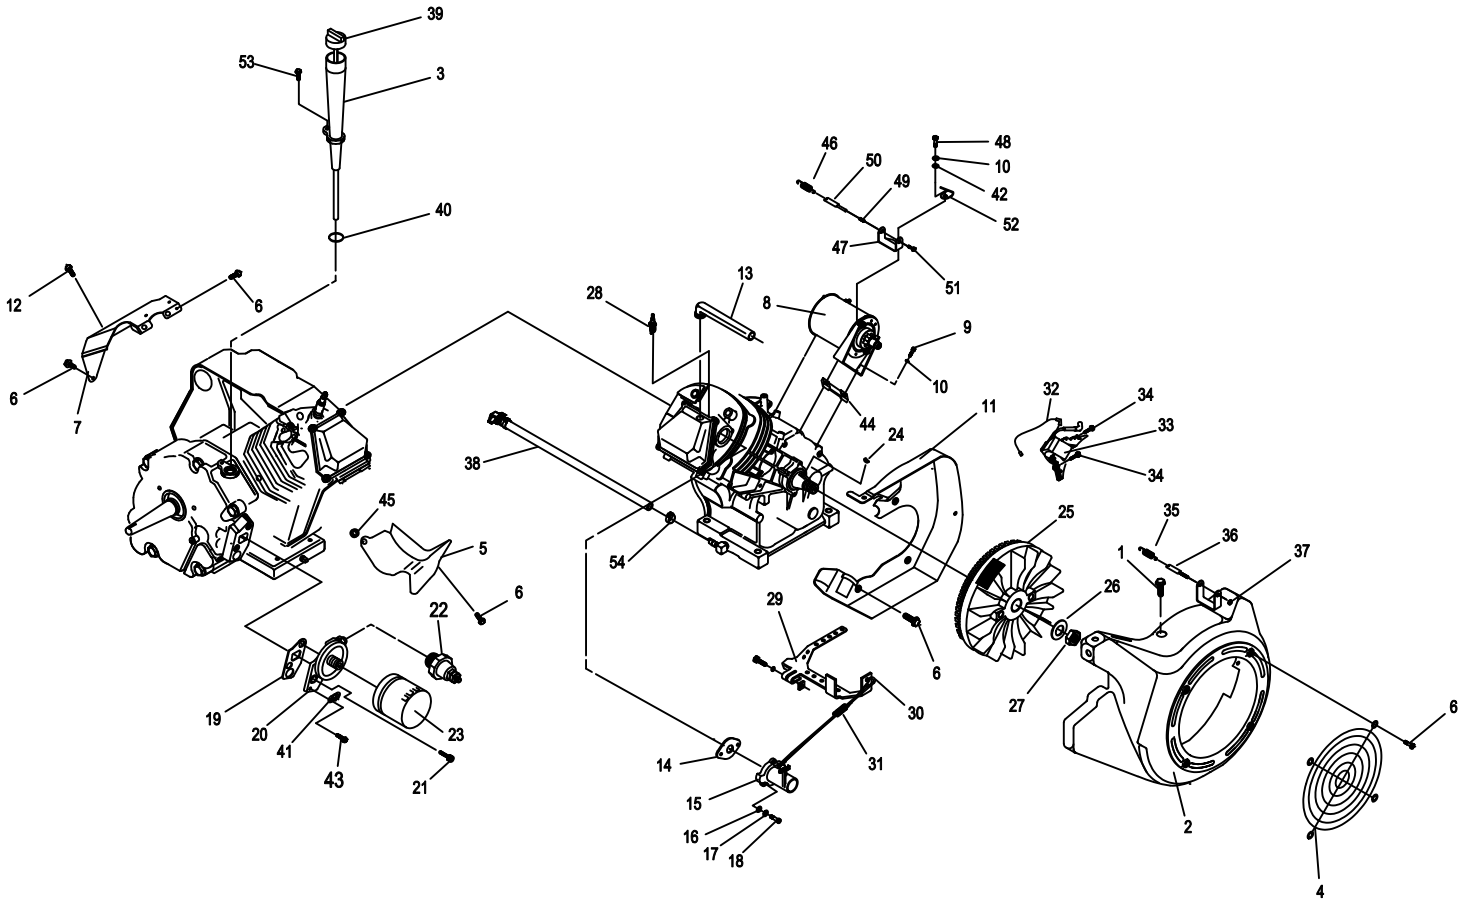

GROUP D

EXPLODED VIEW: ENGINE PARTS

DRAWING #: 0G8146

GROUP D

APPLICABLE TO: 2008 HSB

ITEM	PART #	QTY.	DESCRIPTION
1	0C1069	7	SCREW, TAPTITE M6-1.0X8 YELLOW CHROME
2	0D2922	1	HOUSING, BLOWER
3	0G1220	1	TUBE 4 10GH OIL FILL/CHECK
4	0C9997	1	GUARD, FAN
5	088434	1	WRAPPER, BOTTOM
6	045756	11	SCREW, TAPTITE M6-1X10 YELLOW CHROME
7	0C4176A	1	WRAPPER, TOP
8	0D9004A	1	ASSY, STARTER
9	059985	2	SCREW, SHC M8-1.25 X 45 G12.9
10	022129	3	WASHER, LOCK M8-5/16
11	0C2458A	1	BACKPLATE, L/F D/F
12	0G7967	1	SCREW, HHTT 5/16" -18 X 1/2" SEMI-GIMLET
13	0G7734	1	BREATHER HOSE
14	091039	1	GASKET, INTAKE ADAPTER
15	0C9619	1	ASSEMBLY, PLASTIC CARB
16	049811	2	WASHER, FLAT M6
17	022097	2	WASHER, LOCK M6-1/4
18	040945	2	SCREW, SHC M6-1.0 X 20 G12.9
19	086999	1	GASKET, OIL FILTER ADAPTER
20	0D5667A	1	ADAPTER, OIL FILTER
21	049821	2	SCREW, SHC M8-1.25 X 30 G12.9
22	0D9235	1	SWITCH, OIL 5 PSI
23	070185E	1	OIL FILTER
24	082774	1	KEY, WOODRFF 4 X 19D
25	091222C	1	FLY WHEEL WITH RING GEAR 27 DEGREE
26	067198N	1	WASHER, BELV-20 X 2.2
27	067890	1	NUT, HEX - FLYWHEEL
28	0E7585	1	SPARK PLUG
29	072734	1	ASSEMBLY, GOVERNOR LEVER 12 HP
30	072735	1	ROD, GOVERNOR CONTROL.
31	0C3978	1	SPRING, ANTI-LASH
32	0C6040	1	ASSEMBLY, WIRE
33	0G9241	1	ASSEMBLY, IGNITION COIL ADVANCE W/DIODE
34	0G3111	2	SCREW, TAPTITE M6-1.0 X 25 ZINC
35	0F3800	1	SPRING GOVERNOR
36	083502	1	BOLT, GOVERNOR ADJUST M5
37	082025	1	NUT HEX LOCK M5-0.8 NYINS ZINC
38	0G4403	1	ASSY OIL DRAIN HOSE
39	0C8434D	1	DIPSTICK, GTH410
40	090072	1	O-RING 9/16 X 3/4 X 3/32
41	094090	1	SWITCH, THERMAL 293F
42	022145	1	WASHER FLAT 5/16 - M8
43	0F2094	2	SCREW, M3-0.5 X 6 SEMS
44	0C4373	1	SPACER ENDFRAME
45	022717B	1	GOMMET
46	0F3865	1	SPRING SECONDARY
47	0F3855	1	BRACKET SECONDARY GOVERNOR SPRING
48	039253	1	SCREW HHC M8-1.25 x 20
49	0D3751	1	SPRING, IDLE RETURNING
50	0F3921	1	BARREL GOVERNOR ADJUSTMENT
51	0C8493	1	SCREW SHC M5-0.8 x 30
52	0D8758	1	ENGINE LIFT HOOK
53	0D6147	1	SCREW HHFCS M6-1.0X10 G8.8
54	0G3662	1	CLAMP, HOSE OETIKER STEPLESS 17
*55	0E9835	1	GOLF TEE, FUEL LINE PLUG