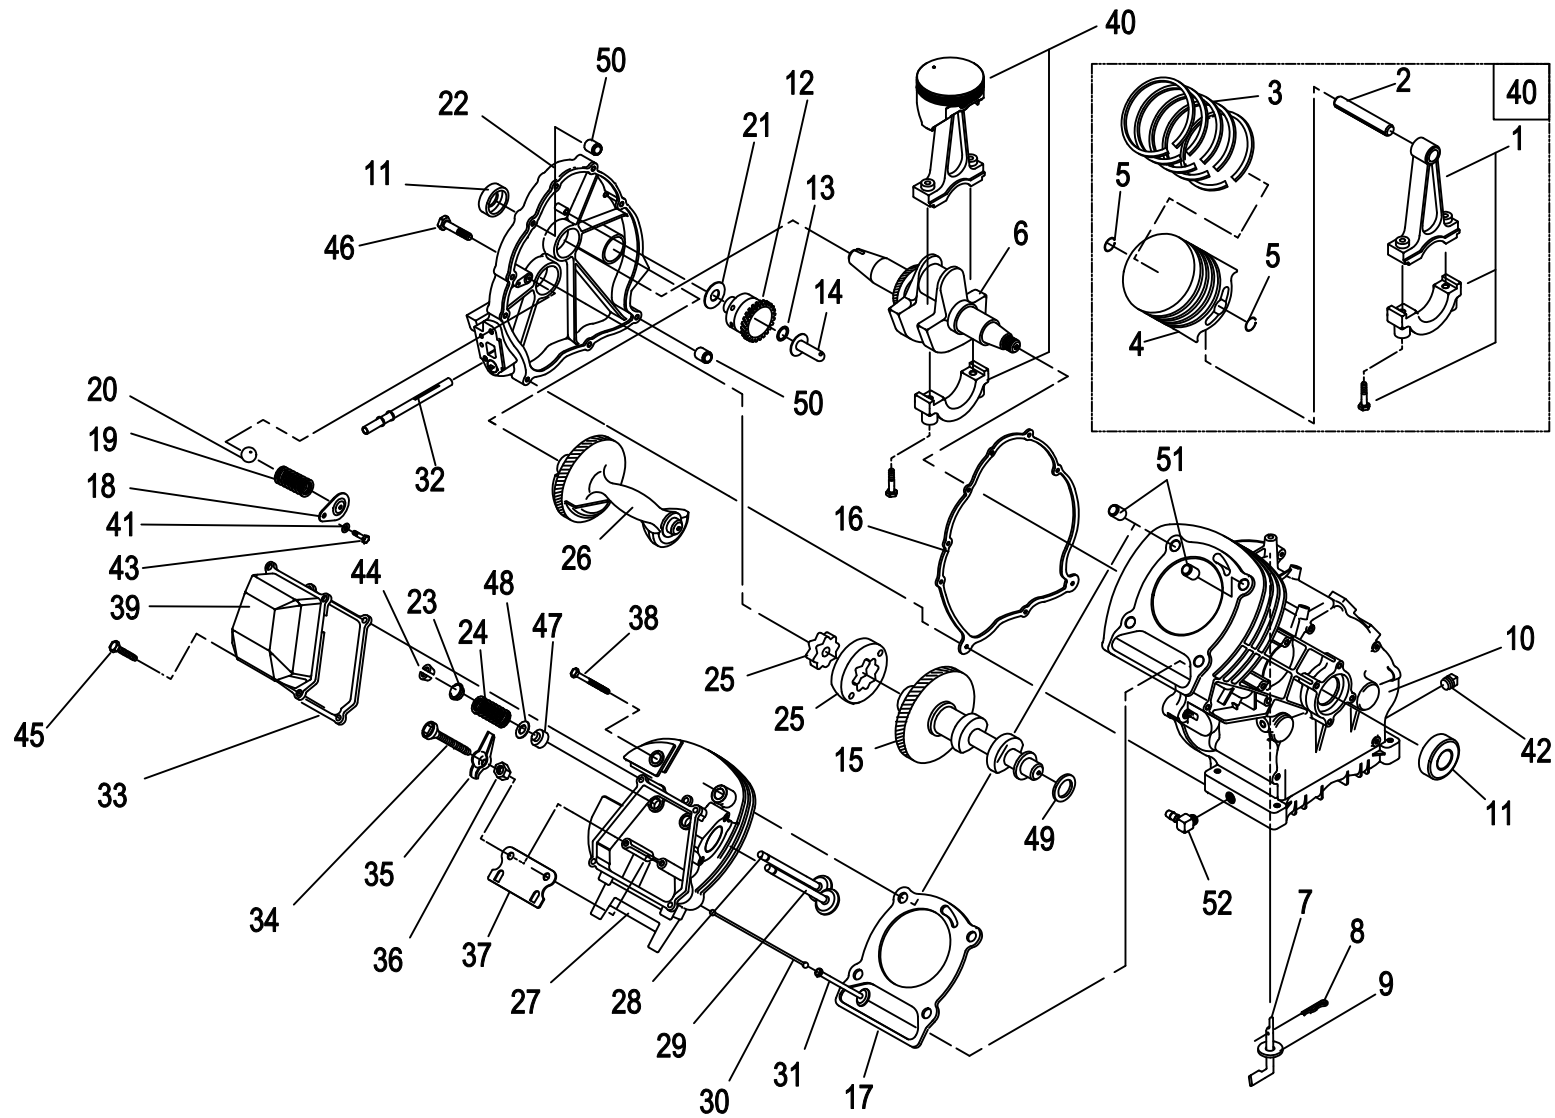

GROUP D

EXPLODED VIEW:
GH-410 LONGBLOCK PARTS
DRAWING #: 0G8146

EXPLODED VIEW: GH-410 LONGBLOCK PARTS

DRAWING #: 0G8146

GROUP D

APPLICABLE TO:

ITEM	PART #	QTY.	DESCRIPTION
1	0E3221	1	ASSEMBLY, CONNECTING ROD
2	0E1466	1	PIN, PISTON DIA 20
3	0G2565	1	RING SET, PISTON DIA 90
4	0G2751	1	PISTON, FLAT TOP DIA 90 COATED
5	071983	2	RETAINER, PISTON PIN
6	0E8440	1	ASSEMBLY, CRANKSHAFT
7	0A7628	1	ARM, GOVERNOR RC45
8	078658	1	PIN, "R" GOVERNOR ARM
9	078659	2	WASHER, GOVERNOR ARM THRUST
10	0F8446C	1	CRANKCASE, MACHINED GH-410
11	0E3812	2	SEAL, 35 I.D. CRANKSHAFT
12	0E6519	1	ASSEMBLY, GOVERNOR GEAR
13	078645	1	C-RING, GOVERNOR GEAR RETAINER
14	0A7811	1	SPOOL, GOVERNOR-MACHINED
15	0G3358	1	ASSEMBLY, CAMSHAFT & GEAR 410HSB
16	076701	1	GASKET, CRANKCASE
17	021713B	1	GASKET, HEAD 410
18	078691	1	COVER, OIL PRESSURE RELIEF
19	0A5771	1	SPRING, OIL RELIEF 360
20	0A5776	1	BALL, DIA 11/32 PRESSURE LF
21	076361	1	WASHER, THRUST GOVERNOR GEAR
22	0G4233C	1	ASSY GEAR COVER GH410 TOPCHK ONLY
23	0D2274	2	RETAINER, VALVE SPRING
24	0C4391	2	SPRING, VALVE L-71.7N
25	086025	1	SET, GEROTOR 12 THICK
26	0E3341	1	BALANCER, MACHINED
27	0G8392	1	ASSEMBLY, CYLINDER HEAD
28	086516	1	VALVE, EXHAUST
29	086517	1	VALVE, INTAKE
30	0D9853B	2	PUSH, ROD
31	083897	2	TAPPET
32	077158	1	ASSEMBLY, OIL PICK-UP SCREEN
33	0C3150	1	GASKET, ROCKER COVER 410
34	072694	2	STUD, D20 PIVOT BALL
35	083907	2	ARM, SOLID ROCKER
36	0D3998	2	NUT, HEX M8-1.0 G8 YELLOW CHROME
37	078694	1	PLATE, PUSH ROD GUIDE
38	021742	4	SCREW, HHFL M10-1.5 X 105
39	0D6094	1	ASSEMBLY, ROCKER COVER BREATHER
40	0G4194	1	ASSY,PISTON HC GH410 COATED (I/N'S:1-5)
41	0G5792	1	WASHER LOCK M5 RIBBED
42	0D4788	1	PLUG, STD PIPE 3/8 STEEL SQ HEAD
43	045770	1	SCREW, HHC M5-0.8 X 10 G8.8
44	086515	4	KEEPER, VALVE SPRING
45	078606	4	SCREW, SHC M6-1.0 X 12 W/LOCK WASHER
46	0A1442	8	SCREW, HHFC M8-1.25 X 42
47	078672	1	SEAL, VALVE STEM D7
48	089673	2	WASHER, VALVE SPRING
49	0B2104	1	WASHER, LARGE SPRING
50	078699B	2	SLEEVE, DOWEL PIN 12mm DIA.
51	078699C	2	SLEEVE, DOWEL PIN 14mm DIA.
52	043790A	1	BARBED EL 90 3/8NPT X 3/8 VS